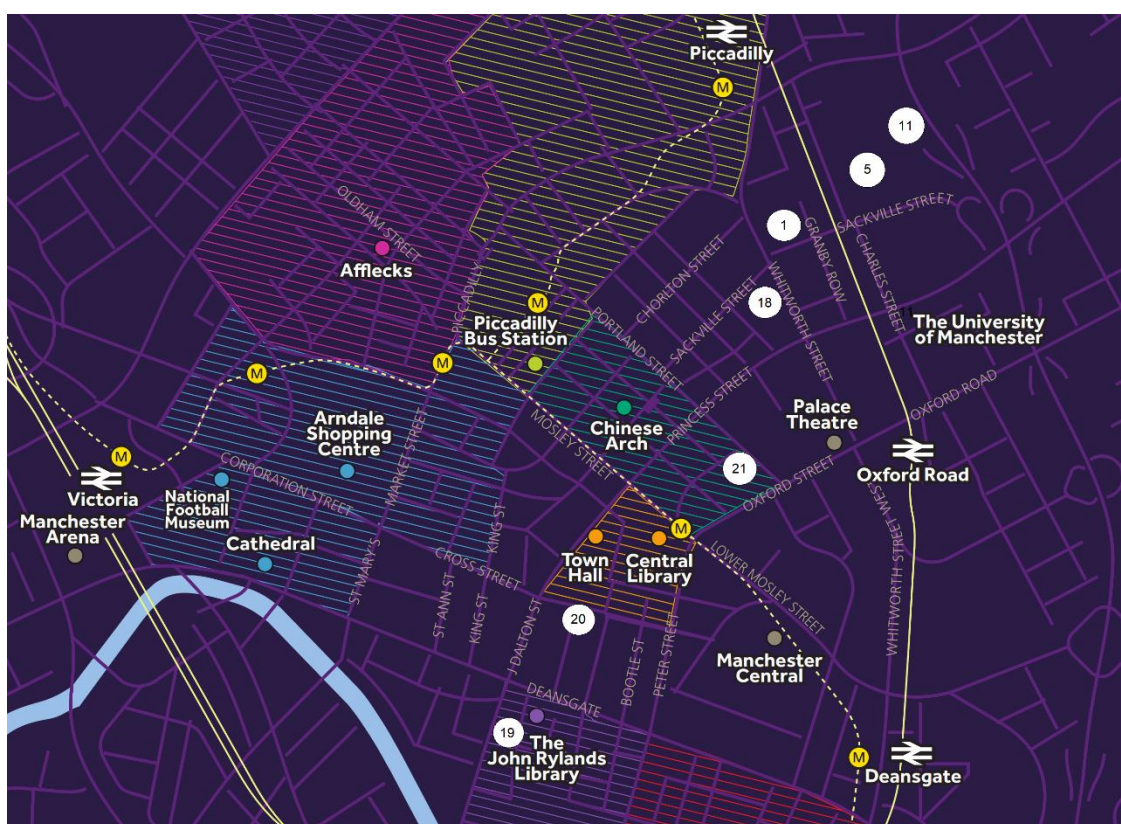

EVENT MAPS

1. Sackville Street Building (M1 3WE)	19. Fazenda Manchester (M3 3AP)
5. Manchester Meeting Place (M1 3AL)	20. Albert Square Chop House (M2 5PF)
11. Ferranti Building (M1 7JP)	21. Tops Buffet (M1 4RJ)
18. Samsi Restaurant (M1 3NR)	

Sending Institutions

Receiving Institutions