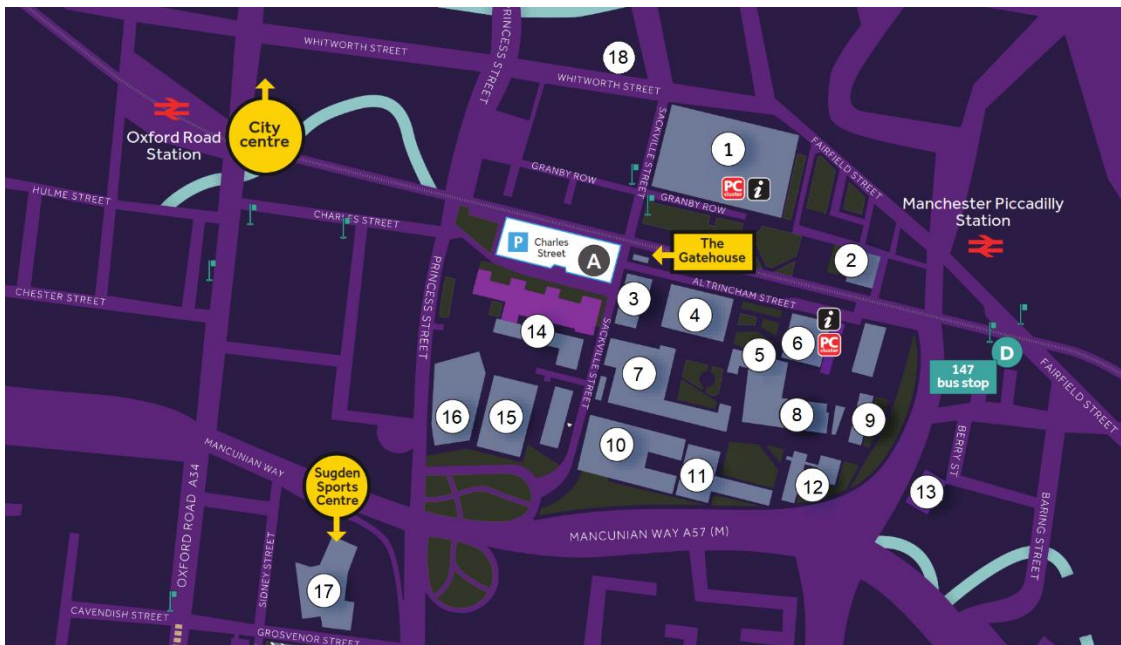

EVENT MAPS

1. Sackville Street Building (M1 3WE)	19. Fazenda Manchester (M3 3AP)
5. Manchester Meeting Place (M1 3AL)	20. Albert Square Chop House (M2 5PF)
11. Ferranti Building (M1 7JP)	21. Tops Buffet (M1 4RJ)
18. Samsi Restaurant (M1 3NR)	

Sending Institutions

Receiving Institutions